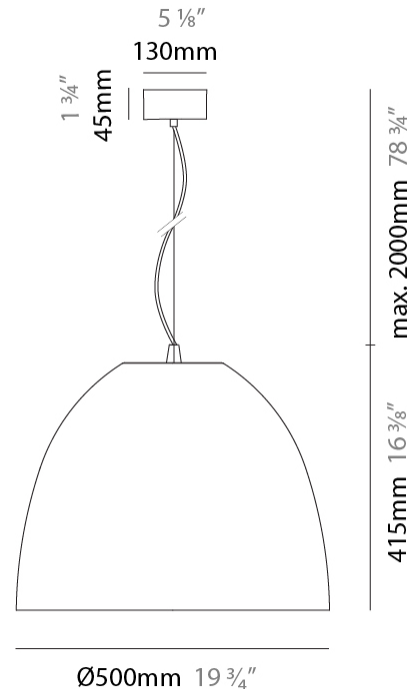

PROJECT
TYPE
SPECIFIER
QUANTITY
DATE

AURORA XL FOOD SUSPENSION

A1010052-

base number Finish
Options

1. To build a product code in our configurator select the specify button on the base model # product page
2. To build a manual product code on this datasheet choose from the options listed below in blue font and add the suffix to the base model #

GENERAL

Series: Aurora Food
Subseries: Aurora XL Food
Partner: Side
Division: Architectural
Installation: Suspension
Product Type: Pendant
Mounting Location: Ceiling
Light Distribution: Direct

PHYSICAL

Shape: Dome
Diameter (mm): 500
Diameter (in): 19 3/4
Height (mm): 415
Height (in): 16 3/8
Max. Overall Height (mm): 2415
Max. Overall Height (in): 95 1/16
Weight (kg): 8
Weight (lbs): 17.6
Fixture Finish: [RWH](#) / [BLK](#) / [GRY](#)
Fixture Material: Aluminum
Cable Details: 2000mm / 78 3/4" Cable

ELECTRICAL

Lamp Type: LED
Input Wattage (W): 47
Dimming: Non-Dimmable
Driver Included: Yes
Driver Location: Integrated
Driver Type: Constant Current - Universal
Driver Class: Class 2
Input Voltage (V): 120
Constant Current (MA): 1200mA

LED

Color Temperature (°K): 4000
Max. Delivered Lumen (lm): 4855
CRI: >90 CRI
Lamp Life (hrs): 50000

OPTICAL

Beam Angle: Symmetrical 90

RATINGS AND CERTIFICATIONS

Certified By: Certified for North American Standards
IP rating: IP20