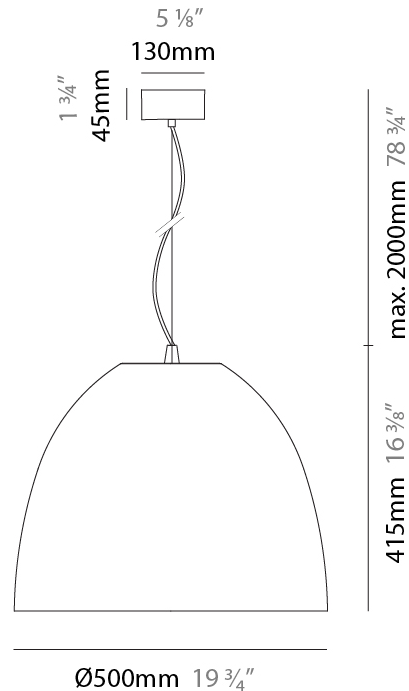

PROJECT	
TYPE	
SPECIFIER	
QUANTITY	
DATE	

AURORA XL FOOD SUSPENSION

A1010050-

base number Finish
Options

1. To build a product code in our configurator select the specify button on the base model # product page
2. To build a manual product code on this datasheet choose from the options listed below in blue font and add the suffix to the base model #

GENERAL

Series: Aurora Food
Subseries: Aurora XL Food
Partner: Side
Division: Architectural
Installation: Suspension
Product Type: Pendant
Mounting Location: Ceiling
Light Distribution: Direct

PHYSICAL

Shape: Dome
Diameter (mm): 500
Diameter (in): 19 3/4
Height (mm): 415
Height (in): 16 3/8
Max. Overall Height (mm): 2415
Max. Overall Height (in): 95 1/16
Weight (kg): 8
Weight (lbs): 17.6
Fixture Finish: [RWH](#) / [BLK](#) / [GRY](#)
Fixture Material: Aluminum
Cable Details: 2000mm / 78 3/4" Cable

ELECTRICAL

Lamp Type: LED
Input Wattage (W): 47
Dimming: Non-Dimmable
Driver Included: Yes
Driver Location: Integrated
Driver Type: Constant Current - Universal
Driver Class: Class 2
Input Voltage (V): 120
Constant Current (MA): 1200mA

LED

Max. Delivered Lumen (lm): 2807
CRI: >90 CRI
Lamp Life (hrs): 50000

OPTICAL

Beam Angle: Symmetrical 90

RATINGS AND CERTIFICATIONS

Certified By: Certified for North American Standards
IP rating: IP20