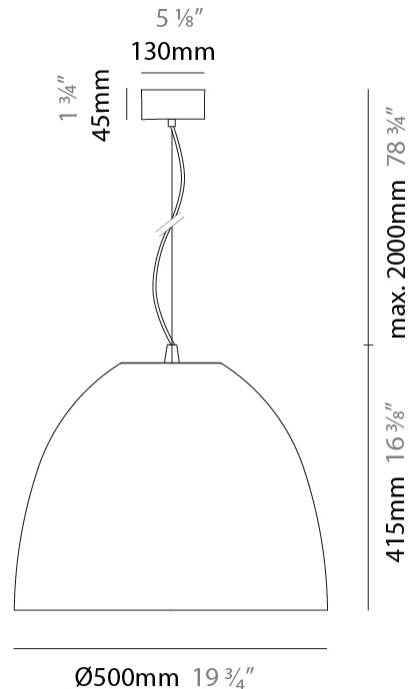

PROJECT
TYPE
SPECIFIER
QUANTITY
DATE

AURORA XL FOOD SUSPENSION

A1010053-

base number Finish
Options

1. To build a product code in our configurator select the specify button on the base model # product page
2. To build a manual product code on this datasheet choose from the options listed below in blue font and add the suffix to the base model #

GENERAL

Series: Aurora Food
Subseries: Aurora XL Food
Partner: Side
Division: Architectural
Installation: Suspension
Product Type: Pendant
Mounting Location: Ceiling
Light Distribution: Direct

PHYSICAL

Shape: Dome
Diameter (mm): 500
Diameter (in): 19 3/4
Height (mm): 415
Height (in): 16 3/8
Max. Overall Height (mm): 2415
Max. Overall Height (in): 95 1/16
Weight (kg): 8
Weight (lbs): 17.6
Fixture Finish: [RWH](#) / [BLK](#) / [GRY](#)
Fixture Material: Aluminum
Cable Details: 2000mm / 78 3/4" Cable

ELECTRICAL

Lamp Type: LED
Input Wattage (W): 47
Dimming: Non-Dimmable
Driver Included: Yes
Driver Location: Integrated
Driver Type: Constant Current - Universal
Driver Class: Class 2
Input Voltage (V): 120
Constant Current (MA): 1200mA

LED

Color Temperature (°K): 3000
Max. Delivered Lumen (lm): 4528
CRI: >90 CRI
Lamp Life (hrs): 50000

OPTICAL

Beam Angle: Symmetrical 90

RATINGS AND CERTIFICATIONS

Certified By: Certified for North American Standards
IP rating: IP20