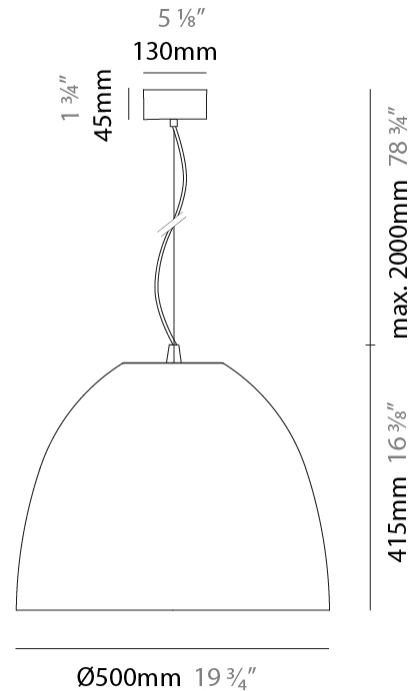

PROJECT	_____
TYPE	_____
SPECIFIER	_____
QUANTITY	_____
DATE	_____

AURORA XL FOOD SUSPENSION

A1010054-

base number Finish
Options

1. To build a product code in our configurator select the specify button on the base model # product page
2. To build a manual product code on this datasheet choose from the options listed below in blue font and add the suffix to the base model #

GENERAL

Series: Aurora Food
Subseries: Aurora XL Food
Partner: Side
Division: Architectural
Installation: Suspension
Product Type: Pendant
Mounting Location: Ceiling
Light Distribution: Direct

PHYSICAL

Shape: Dome
Diameter (mm): 500
Diameter (in): 19 3/4
Height (mm): 415
Height (in): 16 3/8
Max. Overall Height (mm): 2415
Max. Overall Height (in): 95 1/16
Weight (kg): 8
Weight (lbs): 17.6
Fixture Finish: [RWH](#) / [BLK](#) / [GRY](#)
Fixture Material: Aluminum
Cable Details: 2000mm / 78 3/4" Cable

ELECTRICAL

Lamp Type: LED
Input Wattage (W): 47
Dimming: Non-Dimmable
Driver Included: Yes
Driver Location: Integrated
Driver Type: Constant Current - Universal
Driver Class: Class 2
Input Voltage (V): 120
Constant Current (MA): 1200mA

LED

Color Temperature (°K): 2700
Max. Delivered Lumen (lm): 4120
CRI: >90 CRI
Lamp Life (hrs): 50000

OPTICAL

Beam Angle: Symmetrical 90

RATINGS AND CERTIFICATIONS

Certified By: Certified for North American Standards
IP rating: IP20