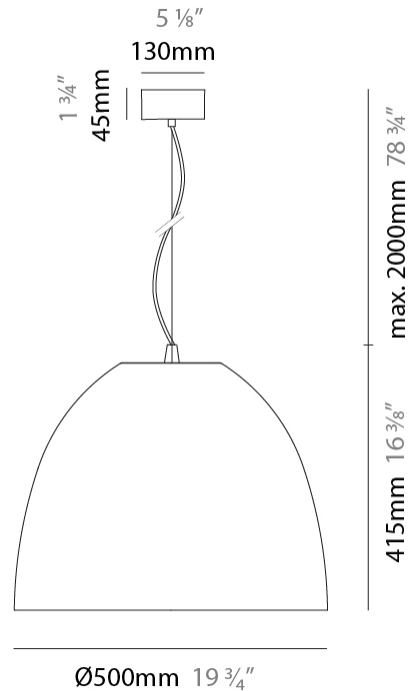

PROJECT
TYPE
SPECIFIER
QUANTITY
DATE

AURORA XL FOOD SUSPENSION

A1010051-

base number Finish
Options

1. To build a product code in our configurator select the specify button on the base model # product page
2. To build a manual product code on this datasheet choose from the options listed below in blue font and add the suffix to the base model #

GENERAL

Series: Aurora Food
Subseries: Aurora XL Food
Partner: Side
Division: Architectural
Installation: Suspension
Product Type: Pendant
Mounting Location: Ceiling
Light Distribution: Direct

PHYSICAL

Shape: Dome
Diameter (mm): 500
Diameter (in): 19 3/4
Height (mm): 415
Height (in): 16 3/8
Max. Overall Height (mm): 2415
Max. Overall Height (in): 95 1/16
Weight (kg): 8
Weight (lbs): 17.6
Fixture Finish: [RWH](#) / [BLK](#) / [GRY](#)
Fixture Material: Aluminum
Cable Details: 2000mm / 78 3/4" Cable

ELECTRICAL

Lamp Type: LED
Input Wattage (W): 47
Dimming: Non-Dimmable
Driver Included: Yes
Driver Location: Integrated
Driver Type: Constant Current - Universal
Driver Class: Class 2
Input Voltage (V): 120
Constant Current (MA): 1200mA

LED

Max. Delivered Lumen (lm): 2639
CRI: >90 CRI
Lamp Life (hrs): 50000

OPTICAL

Beam Angle: Symmetrical 90

RATINGS AND CERTIFICATIONS

Certified By: Certified for North American Standards
IP rating: IP20