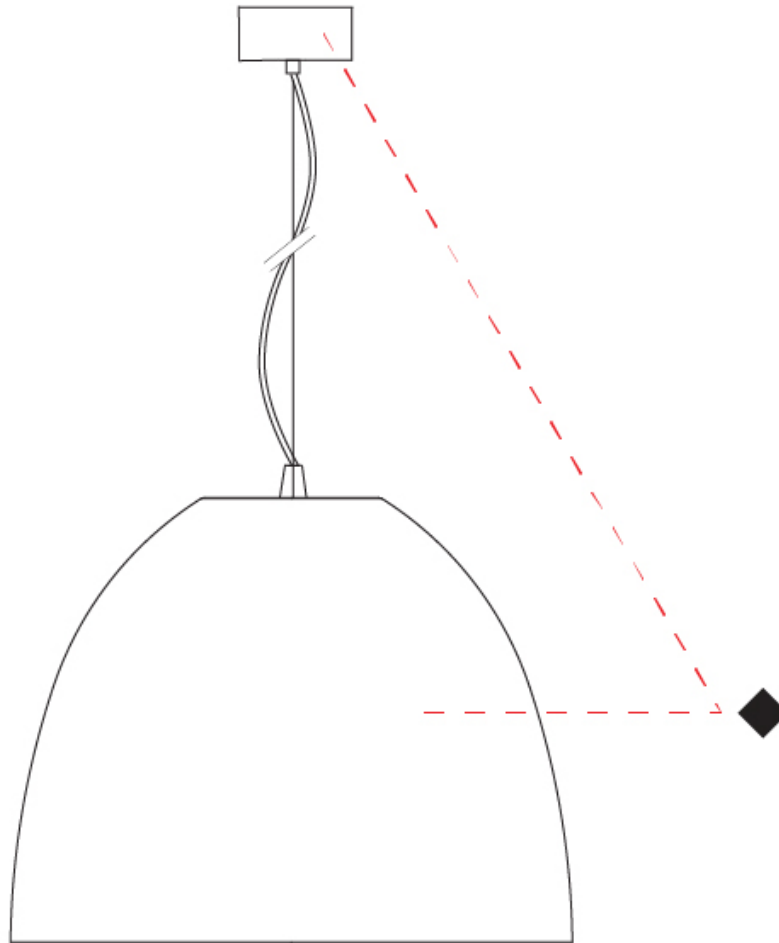

AURORA XL FOOD SUSPENSION

A1010055-

PROJECT

TYPE

SPECIFIER

QUANTITY

DATE

A